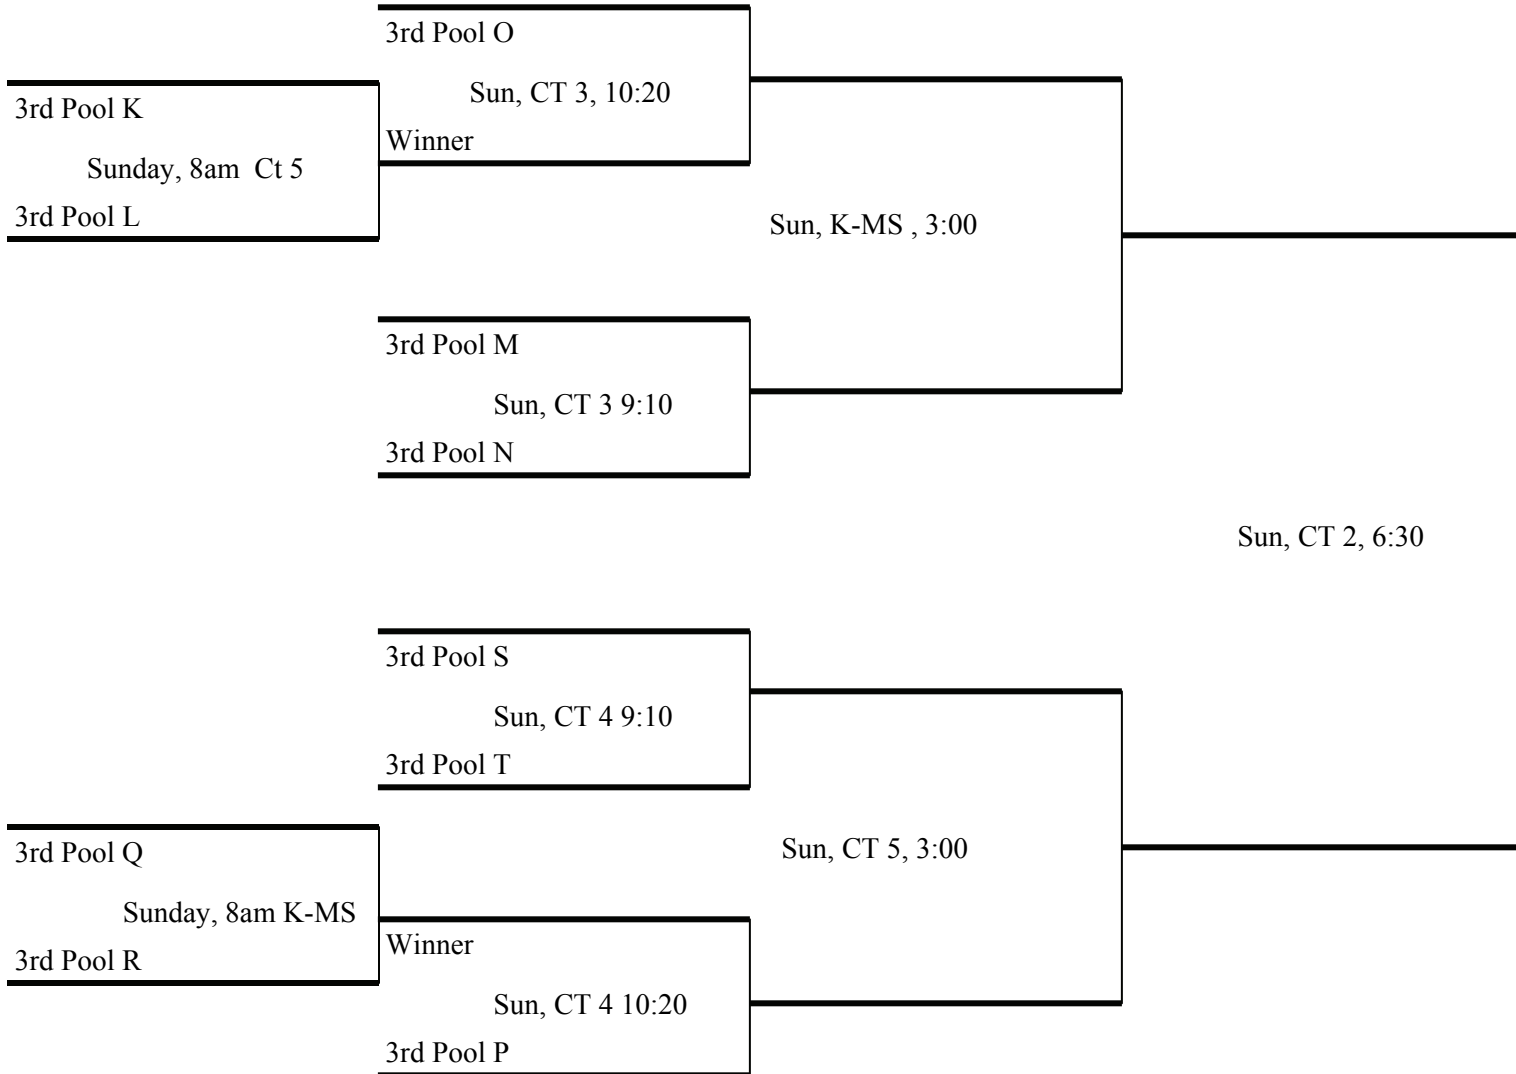

# 17u Bronze Bracket

Sunday

K-MS = Keigwin Middle School

# 17u Silver Bracket

Sunday

# 17u Gold Bracket

Sunday