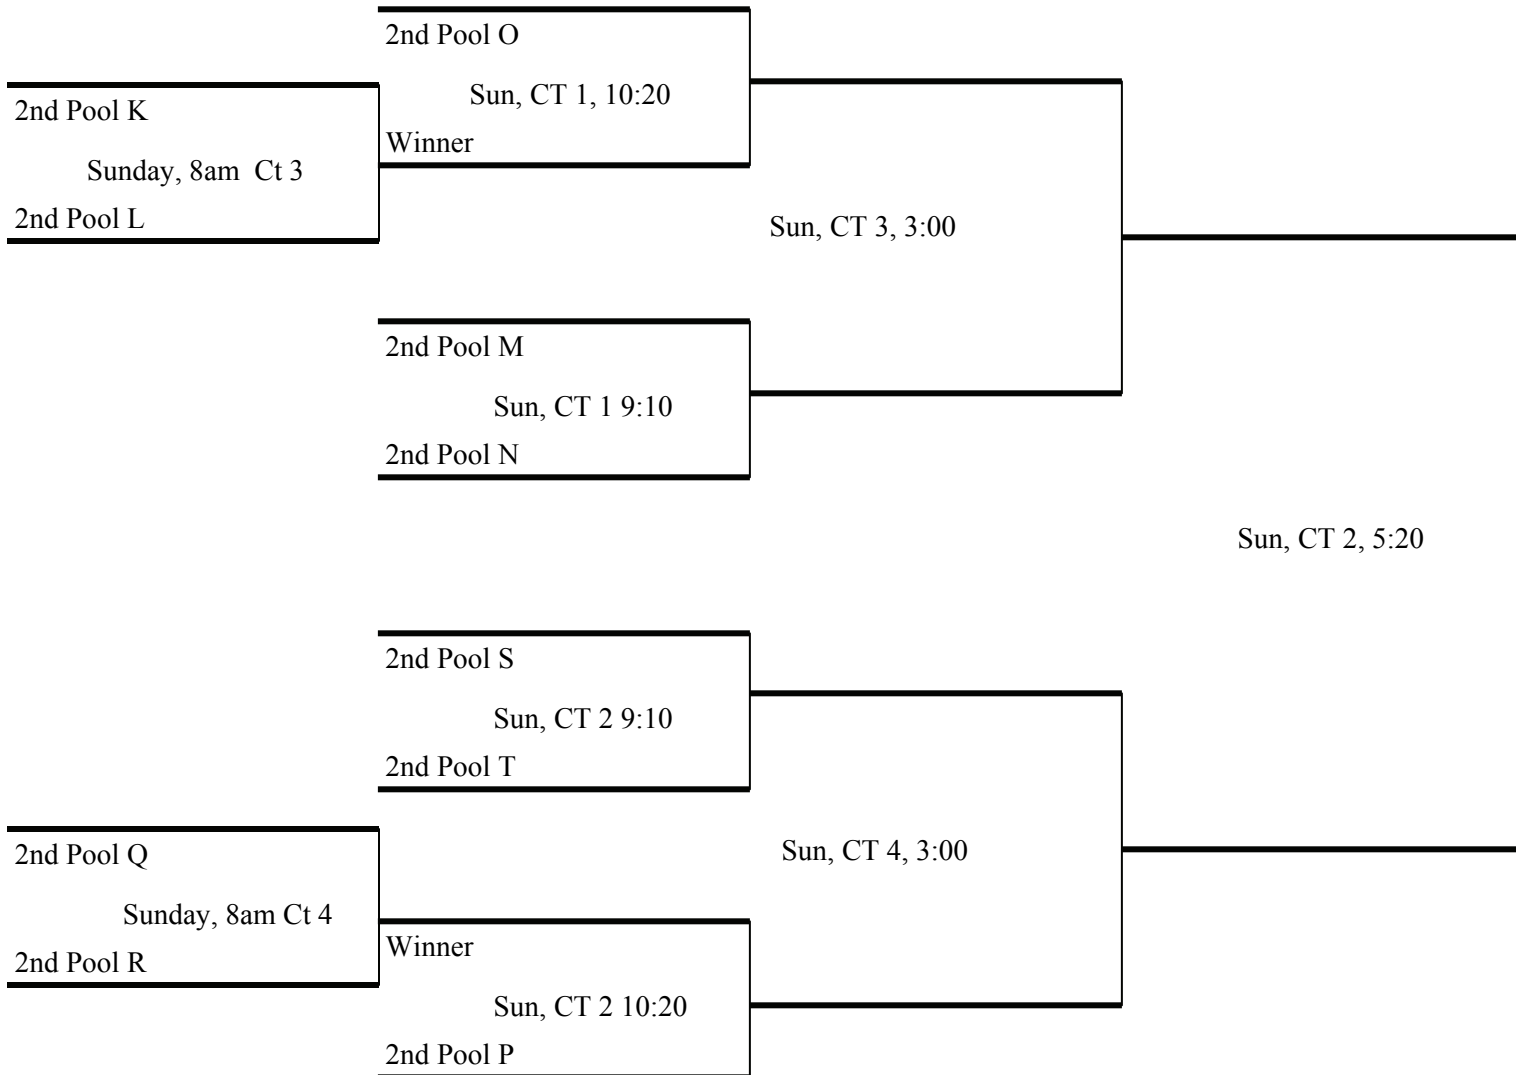

# 17u Bronze Bracket

Sunday

K-MS = Keigwin Middle School

# 17u Silver Bracket

Sunday

# 17u Gold Bracket

Sunday